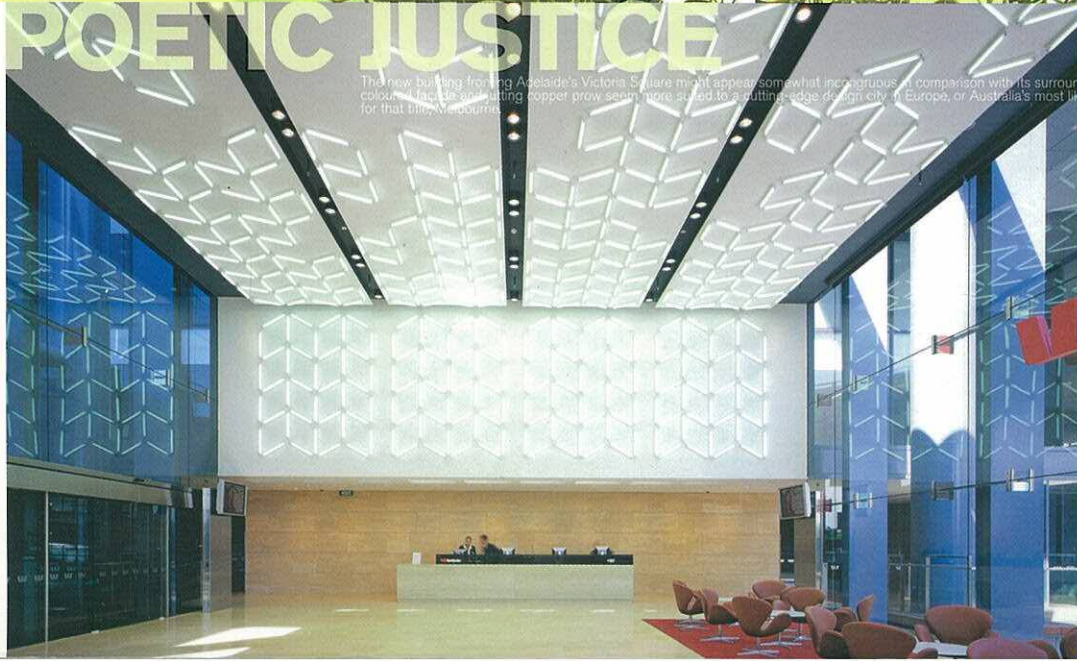

# Vol.27

Indesign.com.au  
November 2006

AUD \$16.50 [inc.GST]  
NZ \$17.50 [inc.GST]  
USA \$19.99 [inc.GST]

Westpac's workplace revolution  
Luigi Rosselli goes bush  
Incorp cuts corners  
Innovarchi's story  
HASSELL lays down the law  
Robert Woodward in profile  
Montreal make-over  
Design daze in Berlin

## POENIC JUSTICE

The new building for King Adelaide's Victoria Square might appear somewhat incongruous in comparison with its surroundings. The colour of facade and lighting copper glow seem more suited to a cutting-edge design city in Europe, or Australia's most likely contender for that title, Melbourne.